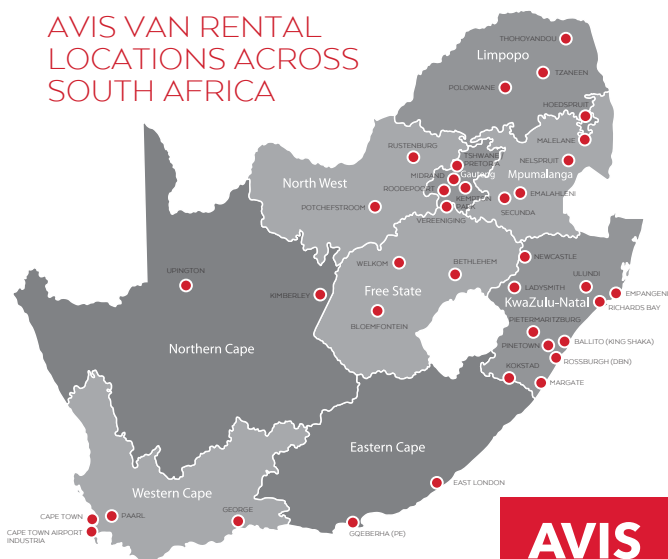

AVIS VAN RENTAL LOCATIONS ACROSS SOUTH AFRICA

CHOOSE THE ROAD LESS TRAVELLED FOR YOUR NEXT ADVENTURE

Self-drive safari packages for Namibia, Zambia, Zimbabwe, Botswana, Lesotho, Eswatini and Kruger

- Options of 2 or 4 sleeper configurations
- Fully fitted kitchen with gas cooker, fridge/freezer
- Water tank
- Awning, chairs, table, linen and towels
- 220V/12V/120W solar panel – dual battery
- Long range fuel tank
- Recovery kit and tyre compressor