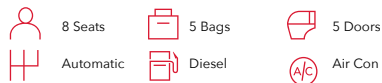

Note:

All vehicles are right hand drive and models are subject to change without notice.
The vehicle features referring to the number of passengers and bags are estimates only.