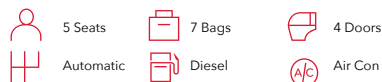

Group L - People Carrier 8-Seater

VW T6 Kombi or similar